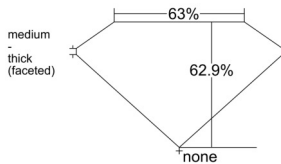

GIA®

FACSIMILE

GIA REPORT 2514927689

Verify this report at GIA.edu

GIA NATURAL DIAMOND DOSSIER®

April 19, 2025
GIA Report Number 2514927689
Shape and Cutting Style ..... Pear Brilliant
Measurements ..... 5.72 x 3.82 x 2.40 mm

GRADING RESULTS

Carat Weight ..... 0.31 carat
Color Grade ..... D
Clarity Grade VVS1

ADDITIONAL GRADING INFORMATION

Polish ..... Excellent
Symmetry ..... Very Good
Fluorescence ..... Faint
Clarity Characteristics ..... Cavity, Surface Graining
Inscription(s): GIA 2514927689

PROPORTIONS

Profile not to actual proportions

GRADING SCALES

GIA COLOR SCALE		GIA CLARITY SCALE			
COLORLESS	D	VERY VERY SLIGHTLY INCLUDED	FLAWLESS		
	E		INTERNALLY FLAWLESS		
	F	VERY SLIGHTLY INCLUDED	VVS₁		
	G		VVS₂		
	H		VS₁		
	NEAR COLORLESS	I	SLIGHTLY INCLUDED	VS₂	
		J		SI₁	
		FAINT	K	INCLUDED	SI₂
			L		I₁
			M		I₂
VERY LIGHT	N	LIGHT	I₃		
	O				
	P				
	Q				
	R