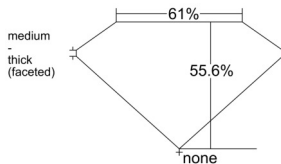

GIA®

FACSIMILE

GIA REPORT 2516011447

Verify this report at GIA.edu

GIA NATURAL DIAMOND DOSSIER®

December 18, 2024
GIA Report Number 2516011447
Shape and Cutting Style ..... Heart Brilliant
Measurements ..... 5.04 x 5.58 x 3.10 mm

GRADING RESULTS

Carat Weight ..... 0.51 carat
Color Grade L
Clarity Grade S11

ADDITIONAL GRADING INFORMATION

Polish ..... Excellent
Symmetry ..... Very Good
Fluorescence ..... Strong Blue
Clarity Characteristics ..... Feather, Cloud
Inscription(s): GIA 2516011447

PROPORTIONS

Profile not to actual proportions

GRADING SCALES

GIA COLOR SCALE		GIA CLARITY SCALE			
COLORLESS	D	VERY VERY SLIGHTLY INCLUDED	FLAWLESS		
	E		INTERNALLY FLAWLESS		
	F	VERY SLIGHTLY INCLUDED	VVS₁		
	G		VVS₂		
	H		VS₁		
	NEAR COLORLESS	I	SLIGHTLY INCLUDED	VS₂	
		J		S1₁	
		FAINT	K	INCLUDED	S1₂
			L		I₁
			M		I₂
VERTICALLY LIGHT	N	LIGHT	I₃		
	O				
	P				
	Q				
	R