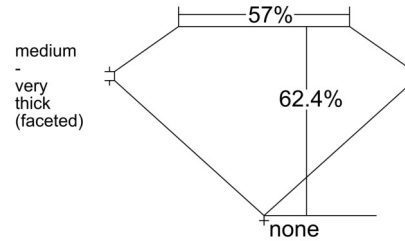

PROPORTIONS

Profile not to actual proportions