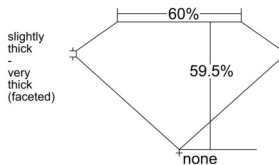

GIA®

FACSIMILE

GIA REPORT 2516037111

Verify this report at GIA.edu

GIA NATURAL DIAMOND DOSSIER®

December 27, 2024
GIA Report Number 2516037111
Shape and Cutting Style ..... Heart Brilliant
Measurements ..... 5.04 x 5.93 x 3.53 mm

GRADING RESULTS

Carat Weight ..... 0.63 carat
Color Grade ..... G
Clarity Grade VVS1

ADDITIONAL GRADING INFORMATION

Polish ..... Excellent
Symmetry ..... Excellent
Fluorescence ..... None
Clarity Characteristics ..... Feather
Inscription(s): GIA 2516037111

PROPORTIONS

Profile not to actual proportions

GRADING SCALES

GIA COLOR SCALE		GIA CLARITY SCALE	
COLORLESS	D	VERY VERY SLIGHTLY INCLUDED	FLAWLESS
	E		INTERNALLY FLAWLESS
	F		VVS₁
	G		VVS₂
	H		VS₁
	I		VS₂
	J		SI₁
	K		SI₂
	L		I₁
	M		I₂
NEAR COLORLESS	N	SLIGHTLY INCLUDED	I₃
	O		
	P		
	Q		
FAINT	R		
	S		
	T		
	U		
VERT LIGHT	V		
	W		
	X		
	Y		
LIGHT	Z