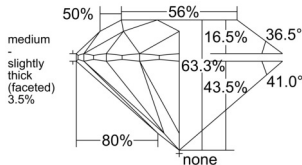

GIA®

FACSIMILE

GIA REPORT 2516042948

Verify this report at GIA.edu

GIA NATURAL DIAMOND DOSSIER®

December 20, 2024
GIA Report Number 2516042948
Shape and Cutting Style ..... Round Brilliant
Measurements ..... 5.34 - 5.38 x 3.39 mm

GRADING RESULTS

Carat Weight ..... 0.60 carat
Color Grade ..... G
Clarity Grade VS2
Cut Grade ..... Excellent

ADDITIONAL GRADING INFORMATION

Polish ..... Excellent
Symmetry ..... Excellent
Fluorescence ..... None
Clarity Characteristics ..... Cloud
Inscription(s): GIA 2516042948

PROPORTIONS

GRADING SCALES

GIA COLOR SCALE	GIA CLARITY SCALE	GIA CUT SCALE
Colorless	Flawless	Excellent
Near Colorless	Internally Flawless	
Faint	VVS₁	Very Good
Very Light	VVS₂	
Light	VS₁	Good
	VS₂	
	S₁	Fair
	S₂	
	I₁	Poor
	I₂	
	I₃