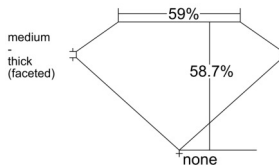

GIA®

FACSIMILE

GIA REPORT 2516055726

Verify this report at GIA.edu

GIA NATURAL DIAMOND DOSSIER®

December 24, 2024
GIA Report Number 2516055726
Shape and Cutting Style ..... Heart Brilliant
Measurements ..... 4.51 x 5.27 x 3.09 mm

GRADING RESULTS

Carat Weight ..... 0.43 carat
Color Grade ..... F
Clarity Grade VS2

ADDITIONAL GRADING INFORMATION

Polish ..... Excellent
Symmetry ..... Very Good
Fluorescence ..... None
Clarity Characteristics ..... Feather, Crystal, Cloud
Inscription(s): GIA 2516055726

PROPORTIONS

Profile not to actual proportions

GRADING SCALES

GIA COLOR SCALE		GIA CLARITY SCALE			
COLORLESS	D	VERY VERY SLIGHTLY INCLUDED	FLAWLESS		
	E		INTERNALLY FLAWLESS		
	F	VERY SLIGHTLY INCLUDED	VVS₁		
	G		VVS₂		
	H		VS₁		
	NEAR COLORLESS	I	SLIGHTLY INCLUDED	VS₂	
		J		SI₁	
		FAINT	K	INCLUDED	SI₂
			L		I₁
			M		I₂
VERT LIGHT	N	INCLUDED	I₃		
	O				
	P				
	Q				
	R				
LIGHT	S				
	T				
	U				
	V				
	W				
	X				
	Y				
	Z