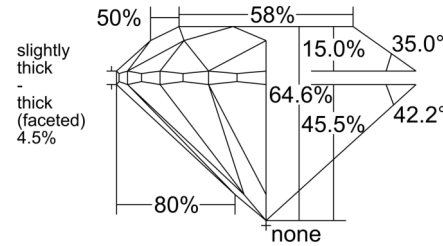

#### GRADING RESULTS

Carat Weight ..... 1.00 carat

Color Grade ..... G

Clarity Grade ..... SI1

Cut Grade ..... Very Good

#### PROPORTIONS

Profile to actual proportions

#### CLARITY CHARACTERISTICS