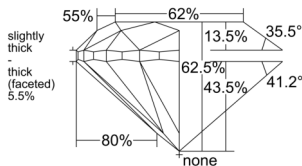

GIA®

FACSIMILE

GIA REPORT 2516074677

Verify this report at GIA.edu

GIA NATURAL DIAMOND DOSSIER®

December 26, 2024
GIA Report Number 2516074677
Shape and Cutting Style ..... Round Brilliant
Measurements ..... 4.61 - 4.65 x 2.90 mm

GRADING RESULTS

Carat Weight ..... 0.40 carat
Color Grade ..... D
Clarity Grade VS1
Cut Grade ..... Very Good

ADDITIONAL GRADING INFORMATION

Polish ..... Very Good
Symmetry ..... Very Good
Fluorescence ..... None
Clarity Characteristics ..... Crystal, Indented Natural
Inscription(s): GIA 2516074677

PROPORTIONS

GRADING SCALES

GIA COLOR SCALE	GIA CLARITY SCALE	GIA CUT SCALE	
D	FLAWLESS	EXCELLENT	
E	INTERNALLY FLAWLESS		
F		VVS₁	VERY GOOD
G	VVS₂		
H	VS₁	GOOD	
I	VS₂		
J	SI₁	FAIR	
K	SI₂		
L	I₁	POOR	
M	I₂		
N	I₃		
O			
P			
Q			
R			
S			
T			
U			
V			
W			
X			
Y			
Z