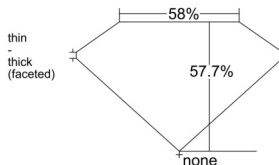

GIA®

FACSIMILE

GIA REPORT 2516077696

Verify this report at GIA.edu

GIA NATURAL DIAMOND DOSSIER®

December 27, 2024
GIA Report Number 2516077696
Shape and Cutting Style ..... Heart Brilliant
Measurements ..... 4.58 x 5.15 x 2.97 mm

GRADING RESULTS

Carat Weight ..... 0.40 carat
Color Grade ..... D
Clarity Grade VS2

ADDITIONAL GRADING INFORMATION

Polish ..... Excellent
Symmetry ..... Excellent
Fluorescence ..... None
Clarity Characteristics ..... Cloud, Crystal
Inscription(s): GIA 2516077696

PROPORTIONS

Profile not to actual proportions

GRADING SCALES

GIA COLOR SCALE		GIA CLARITY SCALE	
COLORLESS	D	VERY VERY SLIGHTLY INCLUDED	FLAWLESS
	E		INTERNALLY FLAWLESS
	F		VVS₁
	G		VVS₂
	H		VS₁
	I		VS₂
	J		SI₁
	K		SI₂
	L		I₁
	M		I₂
NEAR COLORLESS	N	SLIGHTLY INCLUDED	I₃
	O		
	P		
	Q		
FAINT	R		
	S		
	T		
	U		
VERT LIGHT	V		
	W		
	X		
	Y		
LIGHT	Z