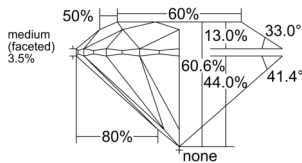

GIA®

FACSIMILE

GIA REPORT 2516083414

Verify this report at GIA.edu

GIA NATURAL DIAMOND DOSSIER®

December 27, 2024
GIA Report Number 2516083414
Shape and Cutting Style ..... Round Brilliant
Measurements ..... 5.32 - 5.34 x 3.23 mm

GRADING RESULTS

Carat Weight ..... 0.56 carat
Color Grade ..... F
Clarity Grade S11
Cut Grade ..... Excellent

ADDITIONAL GRADING INFORMATION

Polish ..... Excellent
Symmetry ..... Excellent
Fluorescence ..... None
Clarity Characteristics ..... Cloud, Knot, Feather
Inscription(s): GIA 2516083414

PROPORTIONS

Profile to actual proportions

GRADING SCALES

GIA COLOR SCALE	GIA CLARITY SCALE	GIA CUT SCALE	
D	FLAWLESS	EXCELLENT	
E	INTERNALLY FLAWLESS		
F		VVS₁	VERY GOOD
G	VVS₂		
H	VS₁	GOOD	
I	VS₂		
J	S1₁	FAIR	
K	S1₂		
L	I₁	POOR	
M	I₂		
N	I₃		
O			
P			
Q			
R			
S			
T			
U			
V			
W			
X			
Y			
Z