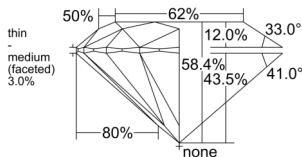

GIA®

FACSIMILE

GIA NATURAL DIAMOND DOSSIER®

January 02, 2025
GIA Report Number 2516115629
Shape and Cutting Style ..... Round Brilliant
Measurements ..... 5.19 - 5.24 x 3.05 mm

GRADING RESULTS

Carat Weight ..... 0.50 carat
Color Grade ..... E
Clarity Grade S11
Cut Grade ..... Excellent

ADDITIONAL GRADING INFORMATION

Polish ..... Excellent
Symmetry ..... Excellent
Fluorescence ..... None
Clarity Characteristics ..... Crystal, Cloud
Inscription(s): GIA 2516115629

GIA REPORT 2516115629

Verify this report at GIA.edu

PROPORTIONS

Profile to actual proportions