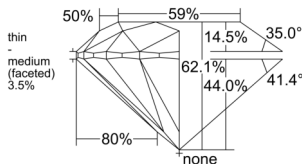

GIA®

FACSIMILE

GIA REPORT 2516123254

Verify this report at GIA.edu

GIA NATURAL DIAMOND DOSSIER®

January 03, 2025
GIA Report Number 2516123254
Shape and Cutting Style ..... Round Brilliant
Measurements ..... 6.29 - 6.32 x 3.91 mm

GRADING RESULTS

Carat Weight ..... 0.95 carat
Color Grade ..... K
Clarity Grade S11
Cut Grade ..... Excellent

ADDITIONAL GRADING INFORMATION

Polish ..... Excellent
Symmetry ..... Excellent
Fluorescence ..... None
Clarity Characteristics ..... Cloud, Feather
Inscription(s): GIA 2516123254

PROPORTIONS

Profile to actual proportions

GRADING SCALES

GIA COLOR SCALE	GIA CLARITY SCALE	GIA CUT SCALE	
D	FLAWLESS	EXCELLENT	
E	INTERNALLY FLAWLESS		
F		VVS₁	VERY GOOD
G	VVS₂		
H	VS₁	GOOD	
I	VS₂		
J	S1₁	FAIR	
K	S1₂		
L	I₁	POOR	
M	I₂		
N	I₃		
O			
P			
Q			
R			
S			
T			
U			
V			
W			
X			
Y			
Z