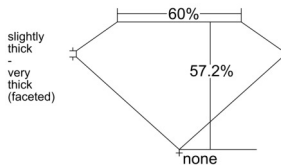

GIA®

FACSIMILE

GIA REPORT 2516135381

Verify this report at GIA.edu

GIA NATURAL DIAMOND DOSSIER®

January 06, 2025
GIA Report Number 2516135381
Shape and Cutting Style ..... Heart Brilliant
Measurements ..... 4.74 x 5.61 x 3.21 mm

GRADING RESULTS

Carat Weight ..... 0.50 carat
Color Grade ..... H
Clarity Grade SI1

ADDITIONAL GRADING INFORMATION

Polish ..... Excellent
Symmetry ..... Excellent
Fluorescence ..... None
Clarity Characteristics ..... Crystal, Feather
Inscription(s): GIA 2516135381

PROPORTIONS

Profile not to actual proportions

GRADING SCALES

GIA COLOR SCALE		GIA CLARITY SCALE			
COLORLESS	D	VERY SLIGHTLY INCLUDED	FLAWLESS		
	E		INTERNALLY FLAWLESS		
	F	SLIGHTLY INCLUDED	VVS₁		
	G		VVS₂		
	H		VS₁		
	NEAR COLORLESS	I	VERY SLIGHTLY INCLUDED	VS₂	
		J		SI₁	
		FAINT	K	SLIGHTLY INCLUDED	SI₂
			L		I₁
			M		I₂
VERT LIGHT	N	INCLUDED	I₃		
	O				
	P				
	Q				
	R				
	S				
	T				
LIGHT	U				
	V				
	W				
	X				
Y					
Z