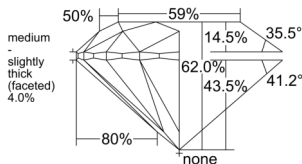

GIA®

FACSIMILE

GIA REPORT 2516142024

Verify this report at GIA.edu

GIA NATURAL DIAMOND DOSSIER®

January 06, 2025
GIA Report Number 2516142024
Shape and Cutting Style ..... Round Brilliant
Measurements ..... 5.78 - 5.81 x 3.60 mm

GRADING RESULTS

Carat Weight ..... 0.75 carat
Color Grade I
Clarity Grade S11
Cut Grade ..... Excellent

ADDITIONAL GRADING INFORMATION

Polish ..... Excellent
Symmetry ..... Excellent
Fluorescence ..... None
Clarity Characteristics ..... Cloud, Crystal
Inscription(s): GIA 2516142024

PROPORTIONS

Profile to actual proportions

GRADING SCALES

GIA COLOR SCALE	GIA CLARITY SCALE	GIA CUT SCALE	
D	FLAWLESS	EXCELLENT	
E	INTERNALLY FLAWLESS		
F		VVS₁	VERY GOOD
G	VVS₂		
H	VS₁	GOOD	
I	VS₂		
J	S1₁	FAIR	
K	S1₂		
L	I₁	POOR	
M	I₂		
N	I₃		
O			
P			
Q			
R			
S			
T			
U			
V			
W			
X			
Y			
Z