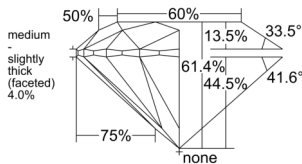

GIA®

FACSIMILE

GIA REPORT 2516146781

Verify this report at GIA.edu

GIA NATURAL DIAMOND DOSSIER®

January 08, 2025
GIA Report Number 2516146781
Shape and Cutting Style ..... Round Brilliant
Measurements ..... 5.12 - 5.15 x 3.16 mm

GRADING RESULTS

Carat Weight ..... 0.51 carat
Color Grade ..... G
Clarity Grade S11
Cut Grade ..... Excellent

ADDITIONAL GRADING INFORMATION

Polish ..... Excellent
Symmetry ..... Excellent
Fluorescence ..... None
Clarity Characteristics ..... Feather
Inscription(s): GIA 2516146781

PROPORTIONS

Profile to actual proportions

GRADING SCALES

GIA COLOR SCALE

COLORLESS	D
	E
	F
	G
	H
	I
	J
NEAR COLORLESS	K
	L
Faint	M
	N
	O
	P
	Q
Very Light	R
	S
	T
	U
	V
	W
	X
	Y
Light	Z

GIA CLARITY SCALE

FLAWLESS	VERY VERY SLIGHTLY INCLUDED	VS₁	VS₂	SI₁	SI₂	I₁	I₂	I₃			
									VERY SLIGHTLY INCLUDED	SLIGHTLY INCLUDED	INCLUDED

GIA CUT SCALE

EXCELLENT
VERY GOOD
GOOD
FAIR
POOR