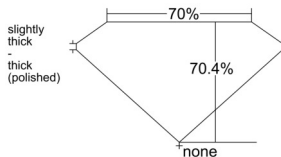

GIA®

FACSIMILE

GIA REPORT 2516176998

Verify this report at GIA.edu

GIA NATURAL DIAMOND DOSSIER®

January 13, 2025
GIA Report Number 2516176998
Shape and Cutting Style ..... **Square Modified Brilliant**
Measurements ..... 5.04 x 5.01 x 3.53 mm

GRADING RESULTS

Carat Weight ..... 0.76 carat
Color Grade ..... G
Clarity Grade VS1

ADDITIONAL GRADING INFORMATION

Polish ..... Excellent
Symmetry ..... Excellent
Fluorescence ..... None
Clarity Characteristics ..... Crystal, Pinpoint
Inscription(s): GIA 2516176998

PROPORTIONS

Profile not to actual proportions

GRADING SCALES

GIA COLOR SCALE		GIA CLARITY SCALE			
COLORLESS	D	VERY VERY SLIGHTLY INCLUDED	FLAWLESS		
	E		INTERNALLY FLAWLESS		
	F	VERY SLIGHTLY INCLUDED	VVS₁		
	G		VVS₂		
	H		VS₁		
	NEAR COLORLESS	I	SLIGHTLY INCLUDED	VS₂	
		J		SI₁	
		FAINT	K	INCLUDED	SI₂
			L		I₁
			M		I₂
VERT LIGHT	N	LIGHT	I₃		
	O				
	P				
	Q				
	R