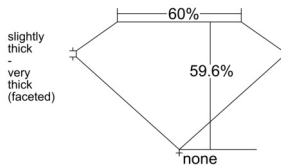

GIA®

FACSIMILE

GIA REPORT 2516177797

Verify this report at GIA.edu

GIA NATURAL DIAMOND DOSSIER®

January 09, 2025
GIA Report Number 2516177797
Shape and Cutting Style ..... Heart Brilliant
Measurements ..... 5.31 x 6.24 x 3.72 mm

GRADING RESULTS

Carat Weight ..... 0.72 carat
Color Grade ..... E
Clarity Grade VS2

ADDITIONAL GRADING INFORMATION

Polish ..... Excellent
Symmetry ..... Excellent
Fluorescence ..... None
Clarity Characteristics ..... Crystal, Feather
Inscription(s): GIA 2516177797

PROPORTIONS

Profile not to actual proportions

GRADING SCALES

GIA COLOR SCALE		GIA CLARITY SCALE	
COLORLESS	D	VERY SLIGHTLY INCLUDED	FLAWLESS
	E		INTERNALLY FLAWLESS
	F		VVS₁
	G		VVS₂
	H		VS₁
	I		VS₂
	J		SI₁
	K		SI₂
	L		I₁
	M		I₂
NEAR COLORLESS	N	INCLUDED	I₃
	O		
	P		
	Q		
FAINT	R		
	S		
	T		
	U		
	V		
	W		
	X		
	Y		
VERT LIGHT	Z