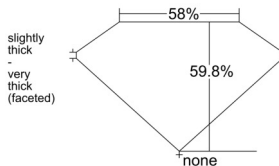

GIA®

FACSIMILE

GIA REPORT 2516178108

Verify this report at GIA.edu

GIA NATURAL DIAMOND DOSSIER®

January 09, 2025
GIA Report Number 2516178108
Shape and Cutting Style ..... Heart Brilliant
Measurements ..... 5.48 x 6.44 x 3.85 mm

GRADING RESULTS

Carat Weight ..... 0.80 carat
Color Grade I
Clarity Grade VS2

ADDITIONAL GRADING INFORMATION

Polish ..... Excellent
Symmetry ..... Excellent
Fluorescence ..... None
Clarity Characteristics ..... Crystal, Feather
Inscription(s): GIA 2516178108

PROPORTIONS

Profile not to actual proportions

GRADING SCALES

GIA COLOR SCALE		GIA CLARITY SCALE			
COLORLESS	D	VERY VERY SLIGHTLY INCLUDED	FLAWLESS		
	E		INTERNALLY FLAWLESS		
	F	VERY SLIGHTLY INCLUDED	VVS₁		
	G		VVS₂		
	H		VS₁		
	NEAR COLORLESS	I	SLIGHTLY INCLUDED	VS₂	
		J		SI₁	
		FAINT	K	INCLUDED	SI₂
			L		I₁
			M		I₂
N			I₃		
VERT LIGHT	O	LIGHT			
	P				
	Q				
	R				
	S				
	T				
LIGHT	U				
	V				
	W				
	X				
Y					
Z