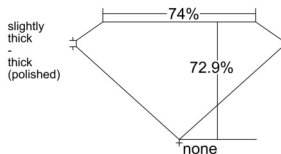

GIA®

FACSIMILE

GIA REPORT 2516183330

Verify this report at GIA.edu

GIA NATURAL DIAMOND DOSSIER®

January 13, 2025
GIA Report Number 2516183330
Shape and Cutting Style ..... Square Modified Brilliant
Measurements ..... 4.82 x 4.74 x 3.46 mm

GRADING RESULTS

Carat Weight ..... 0.72 carat
Color Grade ..... K
Clarity Grade VVS2

ADDITIONAL GRADING INFORMATION

Polish ..... Excellent
Symmetry ..... Very Good
Fluorescence ..... Faint
Clarity Characteristics ..... Cloud
Inscription(s): GIA 2516183330

PROPORTIONS

Profile not to actual proportions

GRADING SCALES

GIA COLOR SCALE		GIA CLARITY SCALE			
COLORLESS	D	VERY VERY SLIGHTLY INCLUDED	FLAWLESS		
	E		INTERNALLY FLAWLESS		
	F		VVS₁		
	NEAR COLORLESS	G	VERY SLIGHTLY INCLUDED	VVS₂	
		H		VS₁	
		FAINT	I	SLIGHTLY INCLUDED	VS₂
			J		SI₁
			K		SI₂
	LIGHT	L	INCLUDED	I₁	
		M		I₂	
N		I₃			
O					
P					
Q					
R					
S					
T					
U					
V					
W					
X					
Y					
Z