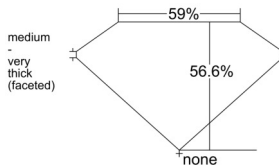

GIA®

FACSIMILE

GIA REPORT 2516188785

Verify this report at GIA.edu

GIA NATURAL DIAMOND DOSSIER®

January 13, 2025
GIA Report Number 2516188785
Shape and Cutting Style ..... Heart Brilliant
Measurements ..... 4.63 x 5.29 x 2.99 mm

GRADING RESULTS

Carat Weight ..... 0.43 carat
Color Grade ..... F
Clarity Grade VS1

ADDITIONAL GRADING INFORMATION

Polish ..... Excellent
Symmetry ..... Excellent
Fluorescence ..... None
Clarity Characteristics..... Crystal, Needle, Feather, Cloud
Inspection(s): GIA 2516188785

PROPORTIONS

Profile not to actual proportions

GRADING SCALES

GIA COLOR SCALE		GIA CLARITY SCALE	
COLORLESS	D	VERY VERY SLIGHTLY INCLUDED	FLAWLESS
	E		INTERNALLY FLAWLESS
	F		VVS₁
	G		VVS₂
	H		VS₁
	I		VS₂
	J		SI₁
	K		SI₂
	L		I₁
	M		I₂
NEAR COLORLESS	N	SLIGHTLY INCLUDED	I₃
	O		
	P		
	Q		
FAINT	R	INCLUDED	
	S		
	T		
	U		
VERT LIGHT	V		
	W		
	X		
	Y		
LIGHT	Z