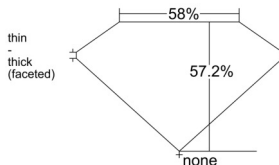

GIA®

FACSIMILE

GIA REPORT 2516199784

Verify this report at GIA.edu

GIA NATURAL DIAMOND DOSSIER®

January 13, 2025
GIA Report Number 2516199784
Shape and Cutting Style ..... Heart Brilliant
Measurements ..... 4.88 x 5.61 x 3.21 mm

GRADING RESULTS

Carat Weight ..... 0.52 carat
Color Grade ..... G
Clarity Grade VS2

ADDITIONAL GRADING INFORMATION

Polish ..... Excellent
Symmetry ..... Excellent
Fluorescence ..... None
Clarity Characteristics ..... Crystal, Feather
Inscription(s): GIA 2516199784

PROPORTIONS

Profile not to actual proportions

GRADING SCALES

GIA COLOR SCALE		GIA CLARITY SCALE				
COLORLESS	D	VERY VERY SLIGHTLY INCLUDED	FLAWLESS			
	E		INTERNALLY FLAWLESS			
	F		VVS₁			
	NEAR COLORLESS	G	VERY SLIGHTLY INCLUDED	VVS₂		
		H		VS₁		
		FAINT	I	SLIGHTLY INCLUDED	VS₂	
			J		SI₁	
			LIGHT	K	INCLUDED	SI₂
	L	I₁				
	M	I₂				
N	NOT GRADED	I₃				
O						
P						
Q						
R						
S						
T						
U						
V						
W						
X						
Y						
Z