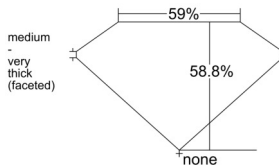

GIA®

FACSIMILE

GIA REPORT 2516211041

Verify this report at GIA.edu

GIA NATURAL DIAMOND DOSSIER®

January 15, 2025
GIA Report Number 2516211041
Shape and Cutting Style ..... Heart Brilliant
Measurements ..... 4.50 x 5.05 x 2.97 mm

GRADING RESULTS

Carat Weight ..... 0.40 carat
Color Grade ..... G
Clarity Grade VS1

ADDITIONAL GRADING INFORMATION

Polish ..... Excellent
Symmetry ..... Very Good
Fluorescence ..... None
Clarity Characteristics ..... Feather, Needle, Pinpoint
Inscription(s): GIA 2516211041

PROPORTIONS

Profile not to actual proportions

GRADING SCALES

GIA COLOR SCALE		GIA CLARITY SCALE	
COLORLESS	D	VERY VERY SLIGHTLY INCLUDED	FLAWLESS
	E		INTERNALLY FLAWLESS
	F		VVS₁
	G		VVS₂
	H		VS₁
	I		VS₂
	J		SI₁
	K		SI₂
	L		I₁
	M		I₂
NEAR COLORLESS	N	SLIGHTLY INCLUDED	I₃
	O		
	P		
	Q		
FAINT	R		
	S		
	T		
	U		
VERT LIGHT	V		
	W		
	X		
	Y		
LIGHT	Z