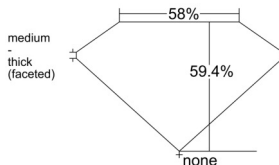

GIA®

FACSIMILE

GIA REPORT 2516213023

Verify this report at GIA.edu

GIA NATURAL DIAMOND DOSSIER®

January 17, 2025
GIA Report Number 2516213023
Shape and Cutting Style ..... Heart Brilliant
Measurements ..... 4.88 x 5.60 x 3.33 mm

GRADING RESULTS

Carat Weight ..... 0.51 carat
Color Grade ..... G
Clarity Grade VS1

ADDITIONAL GRADING INFORMATION

Polish ..... Excellent
Symmetry ..... Very Good
Fluorescence ..... None
Clarity Characteristics..... Crystal, Needle, Feather, Pinpoint
Inscription(s): GIA 2516213023

PROPORTIONS

Profile not to actual proportions

GRADING SCALES

GIA COLOR SCALE		GIA CLARITY SCALE			
COLORLESS	D	VERY VERY SLIGHTLY INCLUDED	FLAWLESS		
	E		INTERNALLY FLAWLESS		
	F	VERY SLIGHTLY INCLUDED	VVS₁		
	G		VVS₂		
	H		VS₁		
	NEAR COLORLESS	I	SLIGHTLY INCLUDED	VS₂	
		J		SI₁	
		FAINT	K	INCLUDED	SI₂
			L		I₁
			M		I₂
VERT LIGHT	N	LIGHT	I₃		
	O				
	P				
	Q				
	R