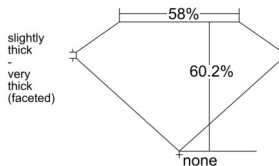

GIA®

FACSIMILE

GIA REPORT 2516213651

Verify this report at GIA.edu

GIA NATURAL DIAMOND DOSSIER®

January 15, 2025
GIA Report Number 2516213651
Shape and Cutting Style ..... Heart Brilliant
Measurements ..... 4.69 x 5.42 x 3.27 mm

GRADING RESULTS

Carat Weight ..... 0.50 carat
Color Grade ..... G
Clarity Grade VS2

ADDITIONAL GRADING INFORMATION

Polish ..... Excellent
Symmetry ..... Very Good
Fluorescence ..... None
Clarity Characteristics ..... Feather
Inscription(s): GIA 2516213651

PROPORTIONS

Profile not to actual proportions

GRADING SCALES

GIA COLOR SCALE		GIA CLARITY SCALE		
COLORLESS	D	VERY VERY SLIGHTLY INCLUDED	FLAWLESS	
	E		INTERNALLY FLAWLESS	
	F	VERY SLIGHTLY INCLUDED	VVS₁	
	G		VVS₂	
	H		VS₁	
	NEAR COLORLESS	I	SLIGHTLY INCLUDED	VS₂
		J		SI₁
		K	INCLUDED	SI₂
		L		I₁
		M		I₂
FAINT		N	INCLUDED	I₃
		O		
		P		
	Q			
	R			
	S			
VERT LIGHT	T			
	U			
	V			
	W			
LIGHT	X			
	Y			
	Z