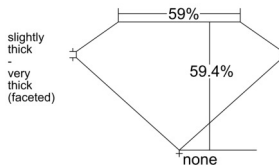

GIA®

FACSIMILE

GIA REPORT 2516249475

Verify this report at GIA.edu

GIA NATURAL DIAMOND DOSSIER®

January 21, 2025
GIA Report Number 2516249475
Shape and Cutting Style ..... Heart Brilliant
Measurements ..... 5.46 x 6.21 x 3.69 mm

GRADING RESULTS

Carat Weight ..... 0.75 carat
Color Grade I
Clarity Grade VVS1

ADDITIONAL GRADING INFORMATION

Polish ..... Excellent
Symmetry ..... Excellent
Fluorescence ..... None
Clarity Characteristics ..... Feather
Inscription(s): GIA 2516249475

PROPORTIONS

Profile not to actual proportions

GRADING SCALES

GIA COLOR SCALE		GIA CLARITY SCALE			
COLORLESS	D	VERY VERY SLIGHTLY INCLUDED	FLAWLESS		
	E		INTERNALLY FLAWLESS		
	F	VERY SLIGHTLY INCLUDED	VVS₁		
	G		VVS₂		
	H		VS₁		
	NEAR COLORLESS	I	SLIGHTLY INCLUDED	VS₂	
		J		SI₁	
		FAINT	K	INCLUDED	SI₂
			L		I₁
			M		I₂
N			I₃		
VERT LIGHT	O	LIGHT			
	P				
	Q				
	R				
	S				
	T				
LIGHT	U				
	V				
	W				
	X				
Y					
Z