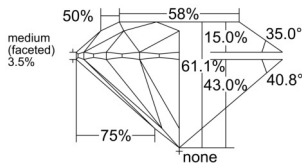

GIA®

FACSIMILE

GIA REPORT 2516277292

Verify this report at GIA.edu

GIA NATURAL DIAMOND DOSSIER®

January 27, 2025
GIA Report Number 2516277292
Shape and Cutting Style ..... Round Brilliant
Measurements ..... 4.99 - 5.01 x 3.06 mm

GRADING RESULTS

Carat Weight ..... 0.47 carat
Color Grade I
Clarity Grade VS1
Cut Grade ..... Excellent

ADDITIONAL GRADING INFORMATION

Polish ..... Excellent
Symmetry ..... Excellent
Fluorescence ..... None
Clarity Characteristics..... Crystal, Feather, Needle, Cloud
Inscription(s): GIA 2516277292

PROPORTIONS

Profile to actual proportions

GRADING SCALES

GIA COLOR SCALE	GIA CLARITY SCALE	GIA CUT SCALE	
D	FLAWLESS	EXCELLENT	
E	INTERNALLY FLAWLESS		
F		VVS₁	VERY GOOD
G	VVS₂		
H	VS₁	GOOD	
I	VS₂		
J	SI₁	FAIR	
K	SI₂		
L	I₁	POOR	
M			
N			
O	I₂		
P			
Q			
R	I₃		
S			
T			
U			
V			
W			
X			
Y			
Z