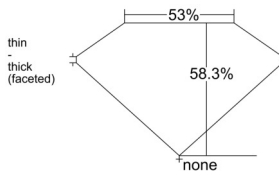

GIA®

FACSIMILE

GIA REPORT 2516335053

Verify this report at GIA.edu

GIA NATURAL DIAMOND DOSSIER®

February 03, 2025
GIA Report Number 2516335053
Shape and Cutting Style ..... Heart Brilliant
Measurements ..... 4.23 x 4.93 x 2.87 mm

GRADING RESULTS

Carat Weight ..... 0.35 carat
Color Grade ..... H
Clarity Grade VVS2

ADDITIONAL GRADING INFORMATION

Polish ..... Excellent
Symmetry ..... Excellent
Fluorescence ..... None
Clarity Characteristics ..... Cloud, Pinpoint
Inscription(s): GIA 2516335053

PROPORTIONS

Profile not to actual proportions

GRADING SCALES

GIA COLOR SCALE		GIA CLARITY SCALE			
COLORLESS	D	VERY VERY SLIGHTLY INCLUDED	FLAWLESS		
	E		INTERNALLY FLAWLESS		
	F	VERY SLIGHTLY INCLUDED	VVS₁		
	G		VVS₂		
	H		VS₁		
	NEAR COLORLESS	I	SLIGHTLY INCLUDED	VS₂	
		J		SI₁	
		FAINT	K	INCLUDED	SI₂
			L		I₁
			M		I₂
VERT LIGHT	N	INCLUDED	I₃		
	O				
	P				
	Q				
	R				
	S				
LIGHT	T				
	U				
	V				
	W				
	X				
Y					
Z