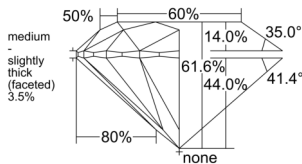

GIA®

FACSIMILE

GIA REPORT 2516354113

Verify this report at GIA.edu

GIA NATURAL DIAMOND DOSSIER®

February 04, 2025
GIA Report Number 2516354113
Shape and Cutting Style ..... Round Brilliant
Measurements ..... 4.98 - 5.01 x 3.08 mm

GRADING RESULTS

Carat Weight ..... 0.47 carat
Color Grade ..... E
Clarity Grade VS1
Cut Grade ..... Excellent

ADDITIONAL GRADING INFORMATION

Polish ..... Excellent
Symmetry ..... Excellent
Fluorescence ..... Medium Blue
Clarity Characteristics..... Crystal, Feather, Needle, Pinpoint
Inscription(s): GIA 2516354113

PROPORTIONS

Profile to actual proportions