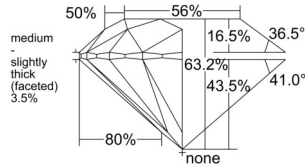

GIA®

FACSIMILE

GIA REPORT 2516355576

Verify this report at GIA.edu

GIA NATURAL DIAMOND DOSSIER®

February 05, 2025
GIA Report Number 2516355576
Shape and Cutting Style ..... Round Brilliant
Measurements ..... 6.17 - 6.22 x 3.91 mm

GRADING RESULTS

Carat Weight ..... 0.92 carat
Color Grade I
Clarity Grade VS2
Cut Grade ..... Excellent

ADDITIONAL GRADING INFORMATION

Polish ..... Excellent
Symmetry ..... Excellent
Fluorescence ..... None
Clarity Characteristics ..... Cloud, Crystal
Inscription(s): GIA 2516355576

PROPORTIONS

GRADING SCALES

GIA COLOR SCALE	GIA CLARITY SCALE	GIA CUT SCALE
COLOURLESS	FLAWLESS	EXCELLENT
D	INTERNALLY FLAWLESS	
E	VVS₁	VERY GOOD
F		
G	VVS₂	
H	VS₁	GOOD
I		
J	VS₂	
K	SI₁	FAIR
L		
M	SI₂	
N	I₁	POOR
O		
P	I₂	
Q	I₃	
R		
S		
T		
U		
V		
W		
X		
Y		
Z