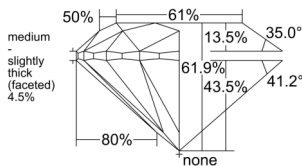

GIA®

FACSIMILE

GIA REPORT 2516355939

Verify this report at GIA.edu

GIA NATURAL DIAMOND DOSSIER®

February 05, 2025
GIA Report Number 2516355939
Shape and Cutting Style ..... Round Brilliant
Measurements ..... 5.32 - 5.36 x 3.31 mm

GRADING RESULTS

Carat Weight ..... 0.59 carat
Color Grade ..... G
Clarity Grade VS1
Cut Grade ..... Excellent

ADDITIONAL GRADING INFORMATION

Polish ..... Excellent
Symmetry ..... Excellent
Fluorescence ..... Faint
Clarity Characteristics ..... Cloud, Needle, Pinpoint
Inscription(s): GIA 2516355939

PROPORTIONS

Profile to actual proportions