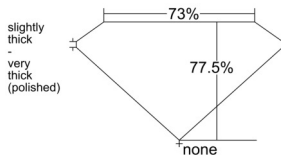

GIA®

FACSIMILE

GIA REPORT 2516371332

Verify this report at GIA.edu

GIA NATURAL DIAMOND DOSSIER®

February 06, 2025
GIA Report Number 2516371332
Shape and Cutting Style ..... Square Modified Brilliant
Measurements ..... 4.73 x 4.72 x 3.66 mm

GRADING RESULTS

Carat Weight ..... 0.70 carat
Color Grade ..... G
Clarity Grade VVS2

ADDITIONAL GRADING INFORMATION

Polish ..... Excellent
Symmetry ..... Excellent
Fluorescence ..... None
Clarity Characteristics ..... Feather
Inscription(s): GIA 2516371332

PROPORTIONS

Profile not to actual proportions

GRADING SCALES

GIA COLOR SCALE		GIA CLARITY SCALE			
COLORLESS	D	VERY VERY SLIGHTLY INCLUDED	FLAWLESS		
	E		INTERNALLY FLAWLESS		
	F	VERY SLIGHTLY INCLUDED	VVS₁		
	G		VVS₂		
	H		VS₁		
	NEAR COLORLESS	I	SLIGHTLY INCLUDED	VS₂	
		J		SI₁	
		FAINT	K	INCLUDED	SI₂
			L		I₁
			M		I₂
VERT LIGHT			N	INCLUDED	I₃
			O		
			P		
	Q				
LIGHT	R				
	S				
	T				
	U				
	V				
	Z