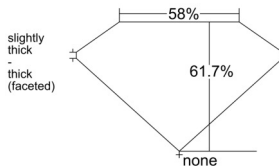

GIA®

FACSIMILE

GIA REPORT 2516372138

Verify this report at GIA.edu

GIA NATURAL DIAMOND DOSSIER®

February 06, 2025
GIA Report Number 2516372138
Shape and Cutting Style ..... Heart Brilliant
Measurements ..... 3.93 x 4.57 x 2.82 mm

GRADING RESULTS

Carat Weight ..... 0.30 carat
Color Grade ..... D
Clarity Grade VS1

ADDITIONAL GRADING INFORMATION

Polish ..... Excellent
Symmetry ..... Excellent
Fluorescence ..... None
Clarity Characteristics.....Crystal, Feather, Etch Channel, Needle
Inscription(s): GIA 2516372138

PROPORTIONS

Profile not to actual proportions

GRADING SCALES

GIA COLOR SCALE		GIA CLARITY SCALE	
COLORLESS	D	VERY VERY SLIGHTLY INCLUDED	FLAWLESS
	E		INTERNALLY FLAWLESS
	F		VVS₁
	G		VVS₂
	H		VS₁
	I		VS₂
	J		SI₁
	K		SI₂
	L		I₁
	M		I₂
NEAR COLORLESS	N	SLIGHTLY INCLUDED	I₃
	O		
	P		
	Q		
FAINT	R		
	S		
	T		
	U		
VERT LIGHT	V		
	W		
	X		
	Y		
LIGHT	Z