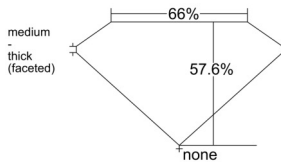

GIA®

FACSIMILE

GIA REPORT 2516378654

Verify this report at GIA.edu

GIA NATURAL DIAMOND DOSSIER®

February 07, 2025
GIA Report Number 2516378654
Shape and Cutting Style ..... Heart Brilliant
Measurements ..... 4.15 x 4.71 x 2.71 mm

GRADING RESULTS

Carat Weight ..... 0.30 carat
Color Grade ..... D
Clarity Grade VVS2

ADDITIONAL GRADING INFORMATION

Polish ..... Very Good
Symmetry ..... Very Good
Fluorescence ..... Faint
Clarity Characteristics ..... Needle
Inscription(s): GIA 2516378654

PROPORTIONS

Profile not to actual proportions

GRADING SCALES

GIA COLOR SCALE		GIA CLARITY SCALE			
COLORLESS	D	VERY VERY SLIGHTLY INCLUDED	FLAWLESS		
	E		INTERNALLY FLAWLESS		
	F	VERY SLIGHTLY INCLUDED	VVS₁		
	G		VVS₂		
	H		VS₁		
	NEAR COLORLESS	I	SLIGHTLY INCLUDED	VS₂	
		J		SI₁	
		FAINT	K	INCLUDED	SI₂
			L		I₁
			M		I₂
VERT LIGHT	N		INCLUDED	I₃	
	O				
	P				
	Q				
	R				
	LIGHT	S			
		T			
U					
	V				
	W				
	X				
	Y				
	Z