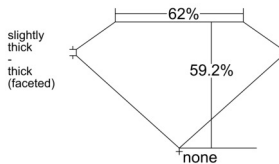

GIA®

FACSIMILE

GIA REPORT 2516380849

Verify this report at GIA.edu

GIA NATURAL DIAMOND DOSSIER®

February 07, 2025
GIA Report Number 2516380849
Shape and Cutting Style ..... Oval Brilliant
Measurements ..... 7.66 x 5.55 x 3.29 mm

GRADING RESULTS

Carat Weight ..... 0.91 carat
Color Grade ..... F
Clarity Grade VS1

ADDITIONAL GRADING INFORMATION

Polish ..... Excellent
Symmetry ..... Excellent
Fluorescence ..... None
Clarity Characteristics ..... Feather, Cloud
Inspection(s): GIA 2516380849

PROPORTIONS

Profile not to actual proportions

GRADING SCALES

GIA COLOR SCALE		GIA CLARITY SCALE	
COLORLESS	D	VERY VERY SLIGHTLY INCLUDED	FLAWLESS
	E		INTERNALLY FLAWLESS
	F		VVS₁
	G		VVS₂
	H		VS₁
	I		VS₂
	J		SI₁
	K		SI₂
	L		I₁
	M		I₂
NEAR COLORLESS	N	SLIGHTLY INCLUDED	I₃
	O		
	P		
	Q		
FAINT	R		
	S		
	T		
	U		
VERT LIGHT	V		
	W		
	X		
	Y		
LIGHT	Z