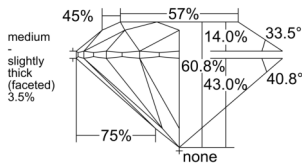

GIA®

FACSIMILE

GIA REPORT 2516415436

Verify this report at GIA.edu

GIA NATURAL DIAMOND DOSSIER®

February 12, 2025
GIA Report Number 2516415436
Shape and Cutting Style ..... Round Brilliant
Measurements ..... 5.35 - 5.39 x 3.27 mm

GRADING RESULTS

Carat Weight ..... 0.57 carat
Color Grade ..... H
Clarity Grade VS2
Cut Grade ..... Excellent

ADDITIONAL GRADING INFORMATION

Polish ..... Excellent
Symmetry ..... Excellent
Fluorescence ..... None
Clarity Characteristics ..... Cloud
Inscription(s): GIA 2516415436

PROPORTIONS

Profile to actual proportions

GRADING SCALES

GIA COLOR SCALE	GIA CLARITY SCALE	GIA CUT SCALE	
D	FLAWLESS	EXCELLENT	
E	INTERNALLY FLAWLESS		
F		VVS₁	VERY GOOD
G	VVS₂		
H	VS₁	GOOD	
I	VS₂		
J	SI₁	FAIR	
K	SI₂		
L	I₁	POOR	
M	I₂		
N	I₃		
O			
P			
Q			
R			
S			
T			
U			
V			
W			
X			
Y			
Z