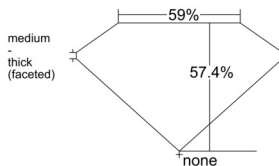

GIA®

FACSIMILE

GIA REPORT 2516576808

Verify this report at GIA.edu

GIA NATURAL DIAMOND DOSSIER®

March 07, 2025
GIA Report Number 2516576808
Shape and Cutting Style ..... Heart Brilliant
Measurements ..... 4.95 x 5.74 x 3.30 mm

GRADING RESULTS

Carat Weight ..... 0.52 carat
Color Grade ..... E
Clarity Grade VS1

ADDITIONAL GRADING INFORMATION

Polish ..... Excellent
Symmetry ..... Excellent
Fluorescence ..... None
Clarity Characteristics..... Crystal, Feather, Needle, Pinpoint
Inspection(s): GIA 2516576808

PROPORTIONS

Profile not to actual proportions

GRADING SCALES

GIA COLOR SCALE		GIA CLARITY SCALE	
COLORLESS	D	VERY VERY SLIGHTLY INCLUDED	FLAWLESS
	E		INTERNALLY FLAWLESS
	F		VVS₁
	G		VVS₂
	H		VS₁
	I		VS₂
	J		SI₁
	K		SI₂
	L		I₁
	M		I₂
NEAR COLORLESS	N	SLIGHTLY INCLUDED	I₃
	O		
	P		
	Q		
FAINT	R		
	S		
	T		
	U		
VERT LIGHT	V		
	W		
	X		
	Y		
LIGHT	Z