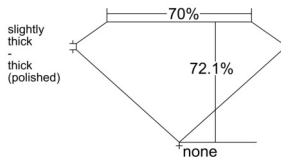

GIA®

FACSIMILE

GIA REPORT 2516749470

Verify this report at GIA.edu

GIA NATURAL DIAMOND DOSSIER®

March 28, 2025
GIA Report Number 2516749470
Shape and Cutting Style ..... Square Modified Brilliant
Measurements ..... 4.10 x 4.08 x 2.94 mm

GRADING RESULTS

Carat Weight ..... 0.43 carat
Color Grade ..... H
Clarity Grade VVS1

ADDITIONAL GRADING INFORMATION

Polish ..... Excellent
Symmetry ..... Excellent
Fluorescence ..... None
Clarity Characteristics ..... Feather, Cavity
Inscription(s): GIA 2516749470

PROPORTIONS

Profile not to actual proportions

GRADING SCALES

GIA COLOR SCALE		GIA CLARITY SCALE	
COLORLESS	D	VERY VERY SLIGHTLY INCLUDED	FLAWLESS
	E		INTERNALLY FLAWLESS
	F		VVS₁
	G		VVS₂
	H		VS₁
	I		VS₂
	J		SI₁
	K		SI₂
	L		I₁
	M		I₂
NEAR COLORLESS	N	SLIGHTLY INCLUDED	I₃
	O		
	P		
	Q		
FAINT	R		
	S		
	T		
	U		
VERY LIGHT	V		
	W		
	X		
	Y		
LIGHT	Z