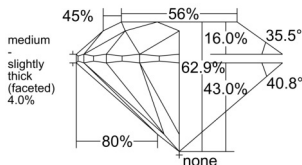

GIA®

FACSIMILE

GIA REPORT 2516775932

Verify this report at GIA.edu

GIA NATURAL DIAMOND DOSSIER®

April 04, 2025
GIA Report Number 2516775932
Shape and Cutting Style ..... Round Brilliant
Measurements ..... 4.89 - 4.92 x 3.08 mm

GRADING RESULTS

Carat Weight ..... 0.46 carat
Color Grade ..... J
Clarity Grade S11
Cut Grade ..... Excellent

ADDITIONAL GRADING INFORMATION

Polish ..... Excellent
Symmetry ..... Excellent
Fluorescence ..... Medium Blue
Clarity Characteristics ..... Crystal, Feather
Inscription(s): GIA 2516775932

PROPORTIONS

GRADING SCALES

GIA COLOR SCALE

COLOREDNESS	D
	E
	F
	G
	H
	I
	J
NEAR COLORLESS	K
	L
FAIN	M
	N
	O
	P
VERY LIGHT	Q
	R
	S
	T
	U
	V
	W
	X
	Y
LIGHT	Z

GIA CLARITY SCALE

FLAWLESS	INTERNAL FLAWLESS	
		FLAWLESS
VERY VERY SLIGHTLY INCLUDED	VVS₁	
	VVS₂	
VERY SLIGHTLY INCLUDED	VS₁	
	VS₂	
SLIGHTLY INCLUDED	SI₁	
	SI₂	
INCLUDED	I₁	
	I₂	
	I₃	

GIA CUT SCALE

EXCELLENT
VERY GOOD
GOOD
FAIR
POOR