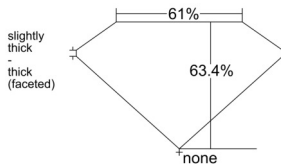

GIA®

FACSIMILE

GIA REPORT 2516785775

Verify this report at GIA.edu

GIA NATURAL DIAMOND DOSSIER®

April 24, 2025
GIA Report Number 2516785775
Shape and Cutting Style ..... Oval Brilliant
Measurements ..... 7.26 x 4.86 x 3.08 mm

GRADING RESULTS

Carat Weight ..... 0.70 carat
Color Grade ..... D
Clarity Grade VS1

ADDITIONAL GRADING INFORMATION

Polish ..... Excellent
Symmetry ..... Excellent
Fluorescence ..... Medium Blue
Clarity Characteristics ..... Crystal, Indented Natural
Inspection(s): GIA 2516785775

PROPORTIONS

Profile not to actual proportions

GRADING SCALES

GIA COLOR SCALE		GIA CLARITY SCALE	
COLORLESS	D	VERY VERY SLIGHTLY INCLUDED	FLAWLESS
	E		INTERNALLY FLAWLESS
	F		VVS₁
	G		VVS₂
	H		VS₁
	I		VS₂
	J		SI₁
	K		SI₂
	L		I₁
	M		I₂
NEAR COLORLESS	N	SLIGHTLY INCLUDED	I₃
	O		
	P		
	Q		
	R		
FAINT	S		
	T		
	U		
	V		
	W		
VERY LIGHT	X		
	Y		
	Z		
LIGHT