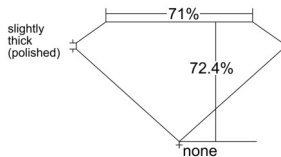

GIA®

FACSIMILE

GIA REPORT 2516790766

Verify this report at GIA.edu

GIA NATURAL DIAMOND DOSSIER®

April 02, 2025
GIA Report Number 2516790766
Shape and Cutting Style ..... Square Modified Brilliant
Measurements ..... 5.33 x 5.29 x 3.83 mm

GRADING RESULTS

Carat Weight ..... 0.90 carat
Color Grade ..... E
Clarity Grade VS2

ADDITIONAL GRADING INFORMATION

Polish ..... Excellent
Symmetry ..... Excellent
Fluorescence ..... None
Clarity Characteristics..... Crystal, Feather, Cloud
Inscription(s): GIA 2516790766

PROPORTIONS

Profile not to actual proportions

GRADING SCALES

GIA COLOR SCALE		GIA CLARITY SCALE			
COLORLESS	D	VERY VERY SLIGHTLY INCLUDED	FLAWLESS		
	E		INTERNALLY FLAWLESS		
	F		VVS₁		
	NEAR COLORLESS	G	VERY SLIGHTLY INCLUDED	VVS₂	
		H		VS₁	
		FAINT	I	SLIGHTLY INCLUDED	VS₂
			J		SI₁
			K	SI₂	
	LIGHT	L	INCLUDED	I₁	
		M		I₂	
N		I₃			
O					
P					
Q					
R