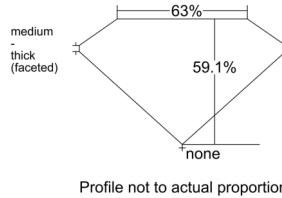

GIA®

FACSIMILE

GIA REPORT 2516859879

Verify this report at GIA.edu

GIA NATURAL DIAMOND DOSSIER®

April 11, 2025
GIA Report Number 2516859879
Shape and Cutting Style ..... Pear Brilliant
Measurements ..... 6.51 x 3.71 x 2.19 mm

GRADING RESULTS

Carat Weight ..... 0.31 carat
Color Grade ..... D
Clarity Grade VS1

ADDITIONAL GRADING INFORMATION

Polish ..... Excellent
Symmetry ..... Very Good
Fluorescence ..... None
Clarity Characteristics ..... Crystal, Pinpoint
Inscription(s): GIA 2516859879

PROPORTIONS

GRADING SCALES

GIA COLOR SCALE		GIA CLARITY SCALE			
COLORLESS	D	VERY VERY SLIGHTLY INCLUDED	FLAWLESS		
	E		INTERNALLY FLAWLESS		
	F	VERY SLIGHTLY INCLUDED	VVS₁		
	G		VVS₂		
	H		VS₁		
	NEAR COLORLESS	I	SLIGHTLY INCLUDED	VS₂	
		J		SI₁	
		FAINT	K	INCLUDED	SI₂
			L		I₁
			M		I₂
VERT LIGHT	N	LIGHT	I₃		
	O				
	P				
	Q				
	R				
	S