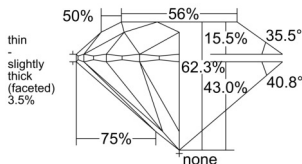

GIA®

FACSIMILE

GIA REPORT 2516869343

Verify this report at GIA.edu

GIA NATURAL DIAMOND DOSSIER®

April 11, 2025
GIA Report Number 2516869343
Shape and Cutting Style ..... Round Brilliant
Measurements ..... 5.64 - 5.69 x 3.53 mm

GRADING RESULTS

Carat Weight ..... 0.70 carat
Color Grade L
Clarity Grade VS1
Cut Grade ..... Excellent

ADDITIONAL GRADING INFORMATION

Polish ..... Excellent
Symmetry ..... Excellent
Fluorescence ..... Faint
Clarity Characteristics..Crystal, Cloud, Pinpoint, Indented Natural
Inscription(s): GIA 2516869343

PROPORTIONS

GRADING SCALES

GIA COLOR SCALE

COLORESS	D
	E
	F
	G
	H
	I
	J
NEAR COLORESS	K
	L
FAIN	M
	N
	O
	P
VERY LIGHT	Q
	R
	S
	T
	U
	V
	W
	X
	Y
LIGHT	Z

GIA CLARITY SCALE

FLAWLESS	INTERNAL FLAWLESS		
		EXCELLENT	
VERY VERY SLIGHTLY INCLUDED	VVS₁	VERY GOOD	
VERY SLIGHTLY INCLUDED	VVS₂		
SLIGHTLY INCLUDED	VS₁	GOOD	
	VS₂		
INCLUDED	SI₁	FAIR	
	SI₂		
	I₁		
I₂	I₃	POOR	

GIA CUT SCALE

EXCELLENT
VERY GOOD
GOOD
FAIR
POOR