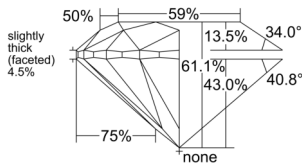

GIA®

FACSIMILE

GIA REPORT 2516871140

Verify this report at GIA.edu

GIA NATURAL DIAMOND DOSSIER®

April 14, 2025
GIA Report Number 2516871140
Shape and Cutting Style ..... Round Brilliant
Measurements ..... 6.29 - 6.33 x 3.86 mm

GRADING RESULTS

Carat Weight ..... 0.96 carat
Color Grade ..... K
Clarity Grade S11
Cut Grade ..... Excellent

ADDITIONAL GRADING INFORMATION

Polish ..... Excellent
Symmetry ..... Excellent
Fluorescence ..... None
Clarity Characteristics ..... Crystal, Feather
Inscription(s): GIA 2516871140

PROPORTIONS

Profile to actual proportions