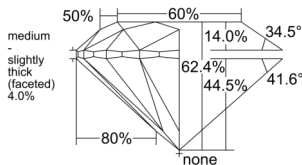

GIA®

FACSIMILE

GIA NATURAL DIAMOND DOSSIER®

April 18, 2025
GIA Report Number 2516921786
Shape and Cutting Style ..... Round Brilliant
Measurements ..... 5.63 - 5.67 x 3.53 mm

GRADING RESULTS

Carat Weight ..... 0.70 carat
Color Grade ..... F
Clarity Grade S11
Cut Grade ..... Excellent

ADDITIONAL GRADING INFORMATION

Polish ..... Excellent
Symmetry ..... Excellent
Fluorescence ..... None
Clarity Characteristics..... Crystal, Feather, Knot
Inspection(s): GIA 2516921786

GIA REPORT 2516921786

Verify this report at GIA.edu

PROPORTIONS

GRADING SCALES

GIA COLOR SCALE	GIA CLARITY SCALE	GIA CUT SCALE	
D	FLAWLESS	EXCELLENT	
E	INTERNALLY FLAWLESS		
F		VVS₁	VERY GOOD
G	VVS₂		
H	VS₁	GOOD	
I	VS₂		
J	S1₁	FAIR	
K	S1₂		
L	I₁	POOR	
M	I₂		
N	I₃		
O			
P			
Q			
R			
S			
T			
U			
V			
W			
X			
Y			
Z