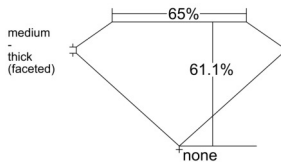

GIA®

FACSIMILE

GIA REPORT 2516924639

Verify this report at GIA.edu

GIA NATURAL DIAMOND DOSSIER®

April 19, 2025
GIA Report Number 2516924639
Shape and Cutting Style ..... Oval Brilliant
Measurements ..... 6.21 x 4.57 x 2.79 mm

GRADING RESULTS

Carat Weight ..... 0.50 carat
Color Grade ..... D
Clarity Grade VS1

ADDITIONAL GRADING INFORMATION

Polish ..... Excellent
Symmetry ..... Excellent
Fluorescence ..... Medium Blue
Clarity Characteristics ..... Crystal, Needle, Pinpoint
Inscription(s): GIA 2516924639

PROPORTIONS

Profile not to actual proportions

GRADING SCALES

GIA COLOR SCALE		GIA CLARITY SCALE			
COLORLESS	D	VERY VERY SLIGHTLY INCLUDED	FLAWLESS		
	E		INTERNALLY FLAWLESS		
	F		VVS₁		
	NEAR COLORLESS	G	VERY SLIGHTLY INCLUDED	VVS₂	
		H		VS₁	
		FAINT	I	SLIGHTLY INCLUDED	VS₂
			J		SI₁
			K	SI₂	
	LIGHT	L	INCLUDED	I₁	
		M		I₂	
N		I₃			
O					
P					
Q					
R