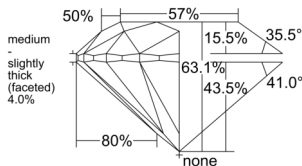

GIA®

FACSIMILE

GIA REPORT 2516944985

Verify this report at GIA.edu

GIA NATURAL DIAMOND DOSSIER®

April 21, 2025
GIA Report Number 2516944985
Shape and Cutting Style ..... Round Brilliant
Measurements ..... 5.17 - 5.21 x 3.28 mm

GRADING RESULTS

Carat Weight ..... 0.55 carat
Color Grade ..... G
Clarity Grade VS2
Cut Grade ..... Excellent

ADDITIONAL GRADING INFORMATION

Polish ..... Excellent
Symmetry ..... Excellent
Fluorescence ..... None
Clarity Characteristics ..... Cloud, Crystal
Inscription(s): GIA 2516944985

PROPORTIONS

GRADING SCALES

GIA COLOR SCALE

COLORLESS	D
	E
	F
	G
	H
	I
	J
NEAR COLORLESS	K
	L
Faint	M
	N
	O
	P
Very Light	Q
	R
	S
	T
	U
	V
Light	W
	X
	Y
	Z

GIA CLARITY SCALE

FLAWLESS	VERY VERY SLIGHTLY INCLUDED	VS₁	VS₂	SI₁	SI₂	I₁	I₂	I₃			
									VERY SLIGHTLY INCLUDED	SLIGHTLY INCLUDED	INCLUDED

GIA CUT SCALE

EXCELLENT
VERY GOOD
GOOD
FAIR
POOR