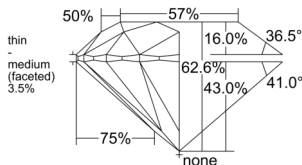

GIA®

FACSIMILE

GIA REPORT 2516945557

Verify this report at GIA.edu

GIA NATURAL DIAMOND DOSSIER®

April 22, 2025
GIA Report Number 2516945557
Shape and Cutting Style ..... Round Brilliant
Measurements ..... 4.76 - 4.79 x 2.99 mm

GRADING RESULTS

Carat Weight ..... 0.42 carat
Color Grade ..... E
Clarity Grade S11
Cut Grade ..... Excellent

ADDITIONAL GRADING INFORMATION

Polish ..... Excellent
Symmetry ..... Excellent
Fluorescence ..... None
Clarity Characteristics ..... Crystal, Cloud
Inscription(s): GIA 2516945557

PROPORTIONS

GRADING SCALES

GIA COLOR SCALE

COLORLESS	D
	E
	F
	G
	H
	I
	J
NEAR COLORLESS	K
	L
Faint	M
	N
	O
	P
Very Light	Q
	R
	S
	T
	U
	V
Light	W
	X
	Y
	Z

GIA CLARITY SCALE

FLAWLESS	INTERNAL FLAWLESS	
		FLAWLESS
VERY VERY SLIGHTLY INCLUDED	VVS₁	
	VVS₂	
VERY SLIGHTLY INCLUDED	VS₁	
	VS₂	
SLIGHTLY INCLUDED	SI₁	
	SI₂	
INCLUDED	I₁	
	I₂	
	I₃	

GIA CUT SCALE

EXCELLENT
VERY GOOD
GOOD
FAIR
POOR