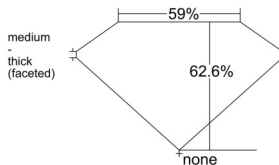

GIA®

FACSIMILE

GIA REPORT 2516989457

Verify this report at GIA.edu

GIA NATURAL DIAMOND DOSSIER®

April 26, 2025
GIA Report Number 2516989457
Shape and Cutting Style ..... Oval Brilliant
Measurements ..... 7.37 x 5.26 x 3.30 mm

GRADING RESULTS

Carat Weight ..... 0.80 carat
Color Grade ..... D
Clarity Grade VS1

ADDITIONAL GRADING INFORMATION

Polish ..... Excellent
Symmetry ..... Excellent
Fluorescence ..... Faint
Clarity Characteristics ..... Crystal
Inscription(s): GIA 2516989457

PROPORTIONS

Profile not to actual proportions

GRADING SCALES

GIA COLOR SCALE		GIA CLARITY SCALE			
COLORLESS	D	VERY VERY SLIGHTLY INCLUDED	FLAWLESS		
	E		INTERNALLY FLAWLESS		
	F	VERY SLIGHTLY INCLUDED	VVS₁		
	G		VVS₂		
	H		VS₁		
	NEAR COLORLESS	I	SLIGHTLY INCLUDED	VS₂	
		J		SI₁	
		FAINT	K	INCLUDED	SI₂
			L		I₁
			M		I₂
VERT LIGHT	N	LIGHT	I₃		
	O				
	P				
	Q				
	R