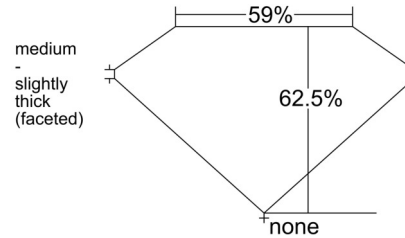

PROPORTIONS

Profile not to actual proportions