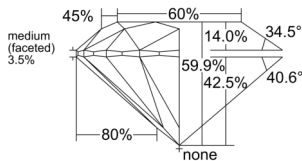

GIA®

FACSIMILE

GIA REPORT 2517007221

Verify this report at GIA.edu

GIA NATURAL DIAMOND DOSSIER®

December 18, 2024
GIA Report Number 2517007221
Shape and Cutting Style ..... Round Brilliant
Measurements ..... 5.13 - 5.15 x 3.08 mm

GRADING RESULTS

Carat Weight ..... 0.50 carat
Color Grade ..... F
Clarity Grade VVS1
Cut Grade ..... Excellent

ADDITIONAL GRADING INFORMATION

Polish ..... Excellent
Symmetry ..... Excellent
Fluorescence ..... Faint
Clarity Characteristics ..... Pinpoint
Inscription(s): GIA 2517007221

PROPORTIONS

Profile to actual proportions